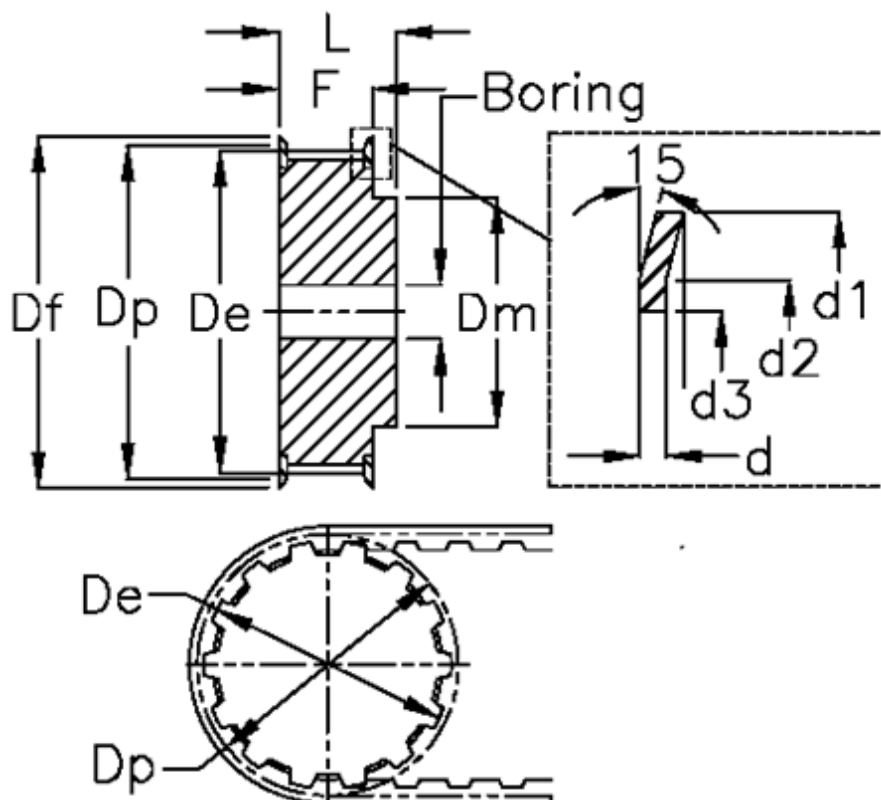

Article number: 60415121019

Description: Timing Belt Pulley 21 T5 19/2

Measures

| | | |
|----------------------|--------------|---------|
| Belt width = - 10 mm | Dp | = 30.4 |
| d = 1 | F | = 15 |
| d1 = 36 | Flange type | = F12 |
| d2 = 31 | L | = 21 |
| d3 = 25 | Pre-drilled | = 6 |
| De = 29.4 | Tooth number | = 19 |
| Df = 36 | Type | = T5 |
| Dm = 22 | Weight | = 0.036 |